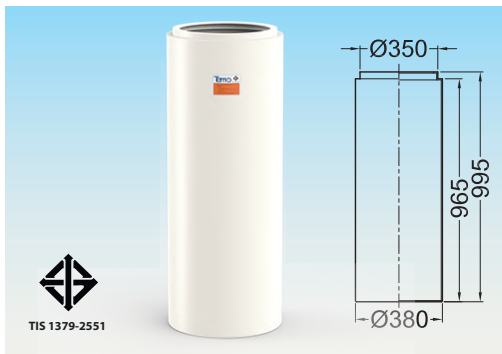

CEN100C

Tank			Lid		Approx. Total Weight (kg)
Part Number	Capacity (Litre)	Thk.	Part Number	Thk.	
CEN100C-M6X6	100	3.5	CT0150B-HX29	2.0	5.70
CEN100C-M117		4.0			6.20
CEN100C-M119		5.5			8.20
CEN100C-M122		7.5			10.90

CEN1K0C

Tank			Lid		Approx. Total Weight (kg)
Part Number	Capacity (Litre)	Thk.	Part Number	Thk.	
CEN1K0C-M141	1,000	5.0	CT0395A-M1X8	3.0	30.70

CEN2K0C

Tank			Lid		Approx. Total Weight (kg)
Part Number	Capacity (Litre)	Thk.	Part Number	Thk.	
CEN2K0C-M169	2,000	6	CT0395A-M1X8	3.0	58.00
CEN2K0C-M181		7			70.00
CEN2K0C-M191		8			80.00
CEN2K0C-M107		10			96.00

CON100C

Tank			Lid		Approx. Total Weight (kg)
Part Number	Capacity (Litre)	Thk.	Part Number	Thk.	
CON100C-M6X3	100	3.5	CN0350B-M1X6	2.0	5.70
CON100C-M6X9		4.0			6.20
CON100C-M8X9		5.5			8.20
CON100C-M122		7.0			10.90

CEN650E

Tank			Lid		Approx. Total Weight (kg)
Part Number	Capacity (Litre)	Thk.	Part Number	Thk.	
CEN650E-M132	650	4.5	CT0395A-M1X8	3.0	21.70

NOTE: 1. Prices are exclusive of 7% VAT and subject to change without prior notice.
2. Specifications may change without prior notice.