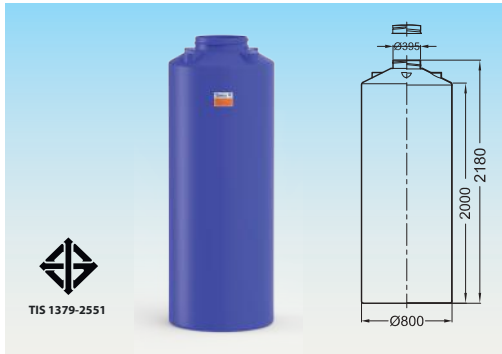

CEN100C

Tank			Lid		Approx. Total Weight (kg)
Part Number	Capacity (Litre)	Thk.	Part Number	Thk.	
CEN100C-M6X6	100	3.5	CT0150B-HX29	2.0	5.70
CEN100C-M117		4.0			6.20
CEN100C-M119		5.5			8.20
CEN100C-M122		7.5			10.90

CEN1K0C

Tank			Lid		Approx. Total Weight (kg)
Part Number	Capacity (Litre)	Thk.	Part Number	Thk.	
CEN1K0C-M141	1,000	5.0	CT0395A-M1X8	3.0	30.70

CEN2K0C

Tank			Lid		Approx. Total Weight (kg)
Part Number	Capacity (Litre)	Thk.	Part Number	Thk.	
CEN2K0C-M169	2,000	6	CT0395A-M1X8	3.0	58.00
CEN2K0C-M181		7			70.00
CEN2K0C-M191		8			80.00
CEN2K0C-M107		10			96.00

CON100C

Tank			Lid		Approx. Total Weight (kg)
Part Number	Capacity (Litre)	Thk.	Part Number	Thk.	
CON100C-M6X3	100	3.5	CN0350B-M1X6	2.0	5.70
CON100C-M6X9		4.0			6.20
CON100C-M8X9		5.5			8.20
CON100C-M122		7.0			10.90