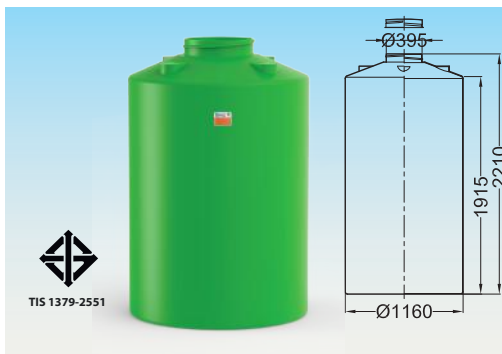

CEN100C

Tank			Lid		Approx. Total Weight (kg)
Part Number	Capacity (Litre)	Thk.	Part Number	Thk.	
CEN100C-M6X6	100	3.5	CT0150B-HX29	2.0	5.70
CEN100C-M117		4.0			6.20
CEN100C-M119		5.5			8.20
CEN100C-M122		7.5			10.90

CEN1K0C

Tank			Lid		Approx. Total Weight (kg)
Part Number	Capacity (Litre)	Thk.	Part Number	Thk.	
CEN1K0C-M141	1,000	5.0	CT0395A-M1X8	3.0	30.70

CEN2K0C

Tank			Lid		Approx. Total Weight (kg)
Part Number	Capacity (Litre)	Thk.	Part Number	Thk.	
CEN2K0C-M169	2,000	6	CT0395A-M1X8	3.0	58.00
CEN2K0C-M181		7			70.00
CEN2K0C-M191		8			80.00
CEN2K0C-M107		10			96.00

CON100C

Tank			Lid		Approx. Total Weight (kg)
Part Number	Capacity (Litre)	Thk.	Part Number	Thk.	
CON100C-M6X3	100	3.5	CN0350B-M1X6	2.0	5.70
CON100C-M6X9		4.0			6.20
CON100C-M8X9		5.5			8.20
CON100C-M122		7.0			10.90

CEN650E

Tank			Lid		Approx. Total Weight (kg)
Part Number	Capacity (Litre)	Thk.	Part Number	Thk.	
CEN650E-M132	650	4.5	CT0395A-M1X8	3.0	21.70

NOTE: 1. Prices are exclusive of 7% VAT and subject to change without prior notice.
2. Specifications may change without prior notice.