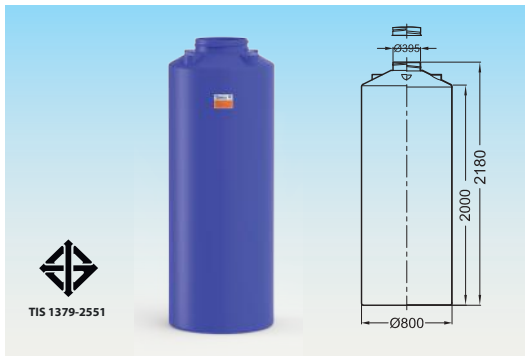

### CEN100C

Tank			Lid		Approx. Total Weight (kg)
Part Number	Capacity (Litre)	Thk.	Part Number	Thk.	
CEN100C-M6X6	100	3.5	CT0150B-HX29	2.0	5.70
CEN100C-M117		4.0			6.20
CEN100C-M119		5.5			8.20
CEN100C-M122		7.5			10.90

### CEN1K0C

Tank			Lid		Approx. Total Weight (kg)
Part Number	Capacity (Litre)	Thk.	Part Number	Thk.	
CEN1K0C-M141	1,000	5.0	CT0395A-M1X8	3.0	30.70

### CEN2K0C

Tank			Lid		Approx. Total Weight (kg)
Part Number	Capacity (Litre)	Thk.	Part Number	Thk.	
CEN2K0C-M169	2,000	6	CT0395A-M1X8	3.0	58.00
CEN2K0C-M181		7			70.00
CEN2K0C-M191		8			80.00
CEN2K0C-M107		10			96.00