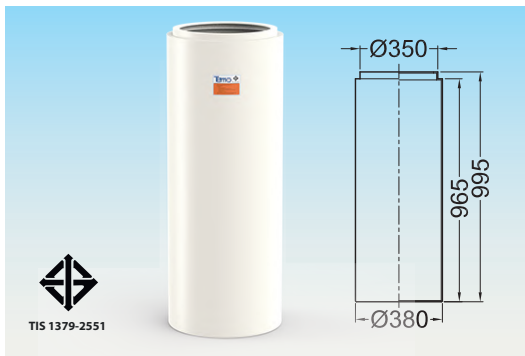

### CEN100C

Tank			Lid		Approx. Total Weight (kg)
Part Number	Capacity (Litre)	Thk.	Part Number	Thk.	
CEN100C-M6X6	100	3.5	CT0150B-HX29	2.0	5.70
CEN100C-M117		4.0			6.20
CEN100C-M119		5.5			8.20
CEN100C-M122		7.5			10.90

### CEN1K0C

Tank			Lid		Approx. Total Weight (kg)
Part Number	Capacity (Litre)	Thk.	Part Number	Thk.	
CEN1K0C-M141	1,000	5.0	CT0395A-M1X8	3.0	30.70

### CEN2K0C

Tank			Lid		Approx. Total Weight (kg)
Part Number	Capacity (Litre)	Thk.	Part Number	Thk.	
CEN2K0C-M169	2,000	6	CT0395A-M1X8	3.0	58.00
CEN2K0C-M181		7			70.00
CEN2K0C-M191		8			80.00
CEN2K0C-M107		10			96.00

### CON100C

Tank			Lid		Approx. Total Weight (kg)
Part Number	Capacity (Litre)	Thk.	Part Number	Thk.	
CON100C-M6X3	100	3.5	CN0350B-M1X6	2.0	5.70
CON100C-M6X9		4.0			6.20
CON100C-M8X9		5.5			8.20
CON100C-M122		7.0			10.90