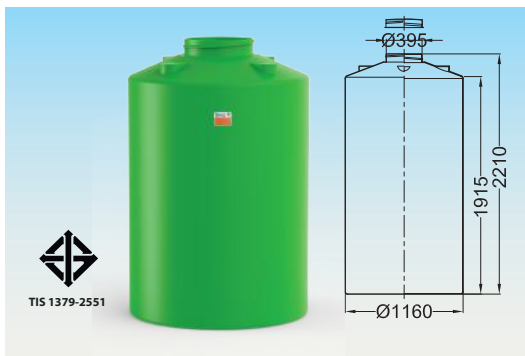

### CEN100C

Tank			Lid		Approx. Total Weight (kg)
Part Number	Capacity (Litre)	Thk.	Part Number	Thk.	
CEN100C-M6X6	100	3.5	CT0150B-HX29	2.0	5.70
CEN100C-M117		4.0			6.20
CEN100C-M119		5.5			8.20
CEN100C-M122		7.5			10.90

### CEN1K0C

Tank			Lid		Approx. Total Weight (kg)
Part Number	Capacity (Litre)	Thk.	Part Number	Thk.	
CEN1K0C-M141	1,000	5.0	CT0395A-M1X8	3.0	30.70

### CEN2K0C

Tank			Lid		Approx. Total Weight (kg)
Part Number	Capacity (Litre)	Thk.	Part Number	Thk.	
CEN2K0C-M169	2,000	6	CT0395A-M1X8	3.0	58.00
CEN2K0C-M181		7			70.00
CEN2K0C-M191		8			80.00
CEN2K0C-M107		10			96.00